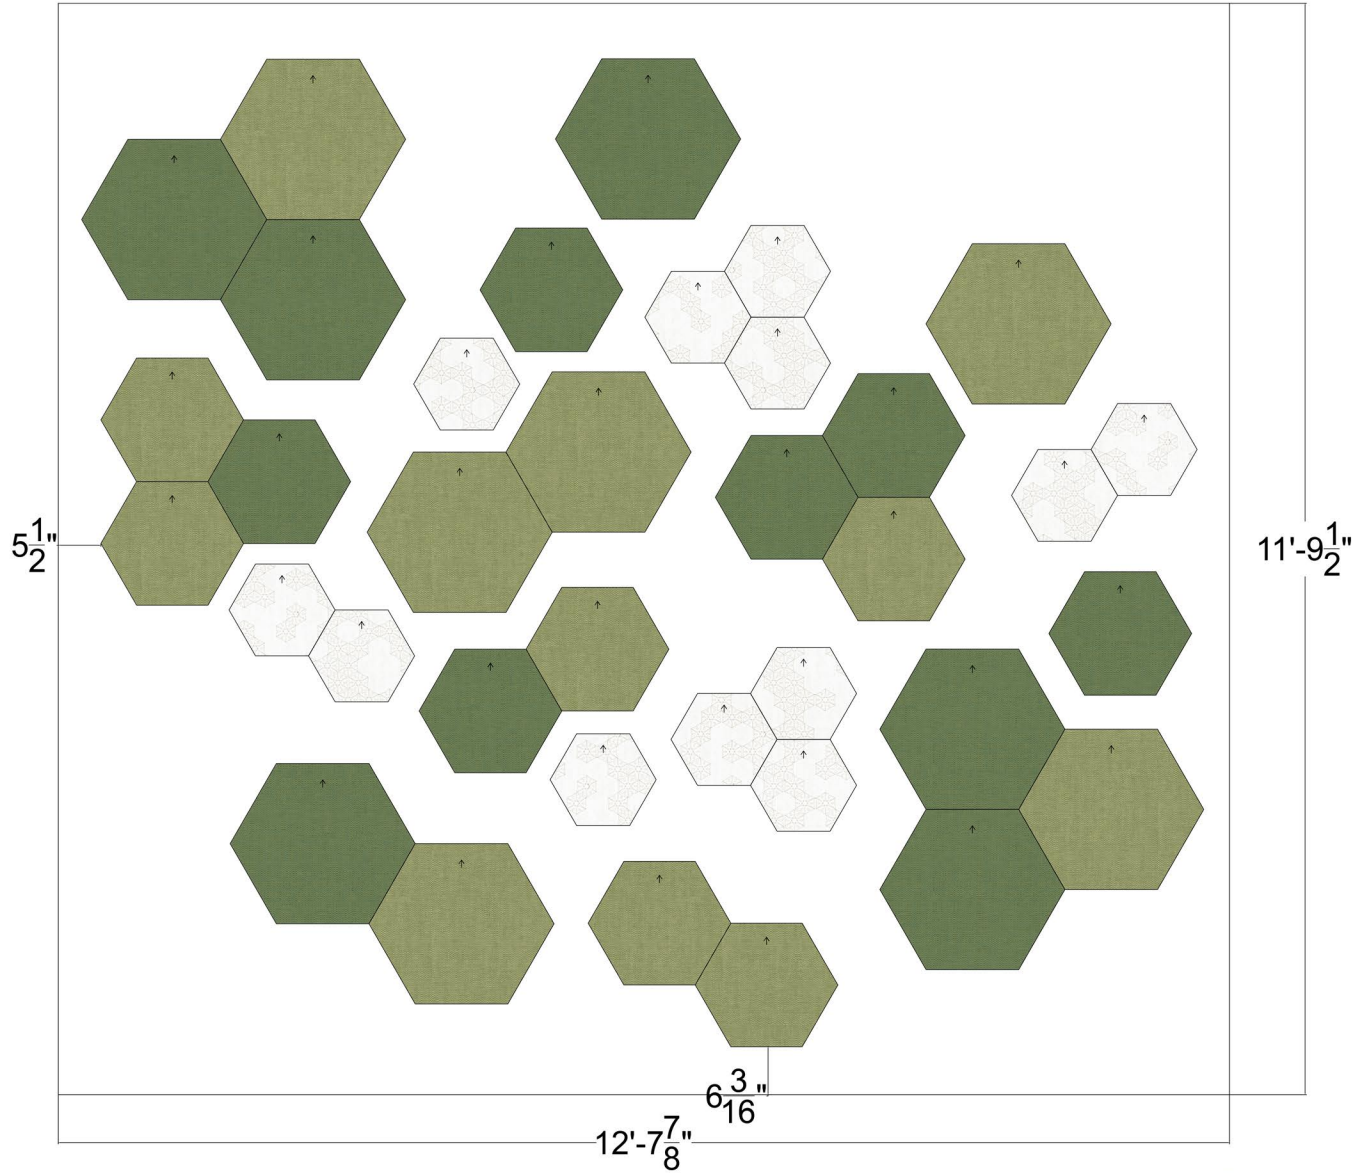

INSTANT ARTFORM

SHAPE: Hex

SIZE: Small, Medium, Large

SUBSTRATE: Quiet-Core

TOTAL PANELS: 36

TOTAL BOXES: 6

WALL: 150 SQ FT

Small: 12 Panels/2 Boxes

Medium: 6 Panels/1 Box  
Large: 6 Panels/1 Box

Medium: 6 Panels/1 Box  
Large: 6 Panels/1 Box

TOP OF PANEL/  
FABRIC GRAINLINE